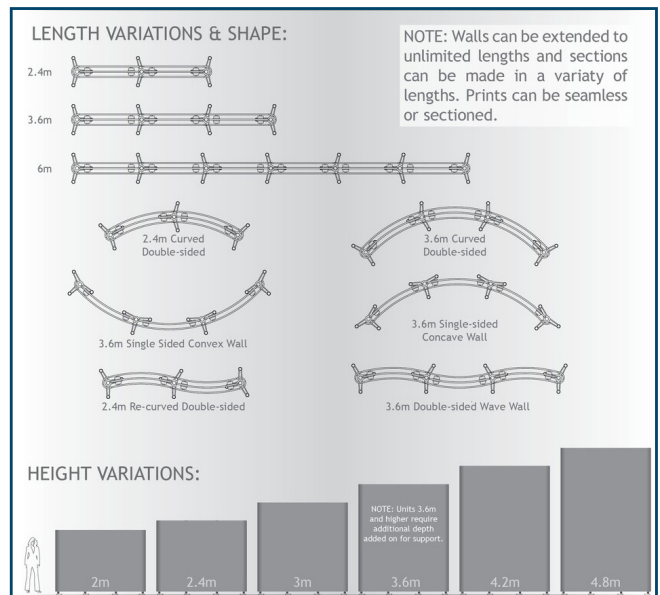

# TRIGA-X

(width x height)

**2980mm x 2100mm**

## Triga-X fabric wall

Straight system including carry bag on wheels

- Lightweight and fully portable
- Single or double-sided fabric walls
- May be built to any size specification
- Standard and custom shapes available
- Fast, easy installation requiring no tools
- Reconfigurable kits to suit multiple stand layouts

2,980mm wide x 2,100mm high

Re-skin banner only